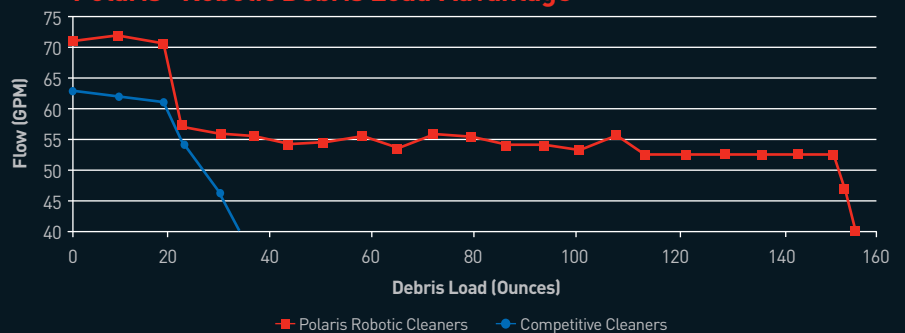

NEW
and Highly Innovative!

POLARIS SPORT SERIES ROBOTIC POOL CLEANERS ALSO FEATURE:

- › Maximum Energy Efficiency: Costs just pennies per day to operate.
- › Rear Water Cleaning Stream: Blows debris off stairs and out of tight corners.
- › Aqua-Trac Tires: Durable tires are suitable for all in-ground pool surfaces.
- › Oversized Suction Intake: Able to ingest larger debris.
- › Quick Cleaning: Cleans pool in as little as 1.5 hours.

ROBOTIC
PREMIUM ROBOTIC POOL CLEANERS

Specifications

	9550 Sport	9450 Sport	9350 Sport
Easy Lift System NEW	Yes	Yes	Yes
Easy Clean Filter Canister	Yes	Yes	Yes
Vortex Vacuum Technology	Yes	Yes	Yes
ActivMotion Sensor®	Yes	Yes	Yes
Remote Control NEW	Yes. Motion-Sensing	No	No
Cleaning Cycle	7-Day Programmable	7-Day Programmable	Dual Mode Cleaning: 1.5 & 2.5 Hours
Cleaning Modes	Floor, Floor/Wall, Waterline Only, Custom	Floor, Floor/Wall	Floor, Floor/Wall
Dirty Canister Indicator NEW	Yes	No	No
Drive	4WD	4WD	2WD
Rear Water Cleaning Stream	Yes	Yes	Yes
Brush	Solid-Blade	Pleated	Pleated
Cable Length	70' Cable / 60' Pool	60' Cable / 50' Pool	60' Cable / 50' Pool
Premium Caddy NEW	Yes	Yes	Yes

**25% MORE VACUUM
POWER**

AND

**4X THE DEBRIS
LOAD**
OF ANY ROBOTIC
CLEANER*

*Under debris load.

Polaris® Robotic Debris Load Advantage

ENERGY EFFICIENT:

Polaris Robotic cleaners can reduce energy consumption nearly 90%.
Costs just pennies per day to operate.