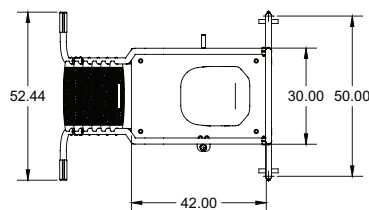

Vista – US 48500/48550

- Portable unit features two wheels for the flexibility to move your lifeguard stations as needed
- Available in 6' or 8' seat heights
- Seat swivels 360° for a full view of your facility at all angles
- Extended-size, acrylic observation platform features a non-slip sanded tread in a variety of colors
- Stainless steel base for added corrosion resistance

Item No.	Description	Shipping Wt.	L	W	H	Footboard Color
COMPLETE						
US48500	6' Vista	110 lbs.	93"	54"	17"	Radiant White
US48550	8' Vista	110 lbs.	93"	54"	17"	
COMPONENTS						
13-111	Seat with Swivel	11 lbs.	26"	20"	11"	Radiant White
13-117	Swivel Stand	16 lbs.	16"	9"	9"	
8-612	Footboard	45 lbs.	44"	31"	3"	Custom colors available
S2470-102	1 Tread with Hardware	2 lbs.	28"	17"	5"	
8-862	Wheel	3.5 lbs.				

NOTES:

Available in both 304 polished stainless steel or optional 316L

A40703-0 Swivel