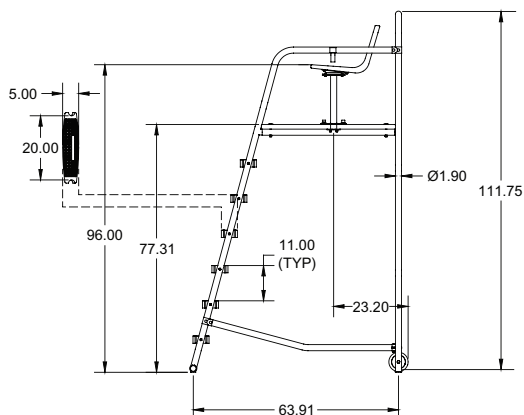

Vista – US 48500/48550

- Portable unit features two wheels for the flexibility to move your lifeguard stations as needed
- Available in 6' or 8' seat heights
- Seat swivels 360° for a full view of your facility at all angles
- Extended-size, acrylic observation platform features a non-slip sanded tread in a variety of colors
- Stainless steel base for added corrosion resistance

Item No.	Description	Shipping Wt.	L	W	H	Footboard Color
COMPLETE						
US48500	6' Vista	110 lbs.	93"	54"	17"	Radiant White
US48550	8' Vista	110 lbs.	93"	54"	17"	
COMPONENTS						
13-111	Seat with Swivel	11 lbs.	26"	20"	11"	Radiant White
13-117	Swivel Stand	16 lbs.	16"	9"	9"	
8-612	Footboard	45 lbs.	44"	31"	3"	Custom colors available
S2470-102	1 Tread with Hardware	2 lbs.	28"	17"	5"	
8-862	Wheel	3.5 lbs.				

NOTES:

Available in both 304 polished stainless steel or optional 316L

A40703-0 Swivel