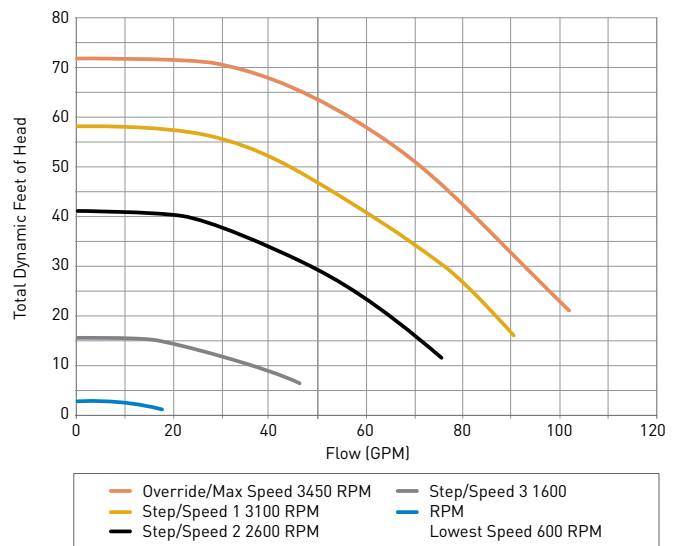

PERFORMANCE CURVES

AVAILABLE FROM:

1620 HAWKINS AVE, SANFORD, NC 27330 800.831.7133 WWW.PENTAIRPOOL.COM

All Pentair trademarks and logos are owned by Pentair, Inc. SuperFlo® and Eco Select® are registered trademarks of Pentair Water Pool and Spa, Inc. and/or its affiliated companies in the United States and/or other countries. Hayward® and Super Pump® are registered trademarks of Hayward Industries, Inc. Because we are continuously improving our products and services, Pentair reserves the right to change specifications without prior notice. Pentair is an equal opportunity employer.

pumps • filters • heaters • heat pumps • automation • lighting • cleaners • sanitizers • water features • maintenance products