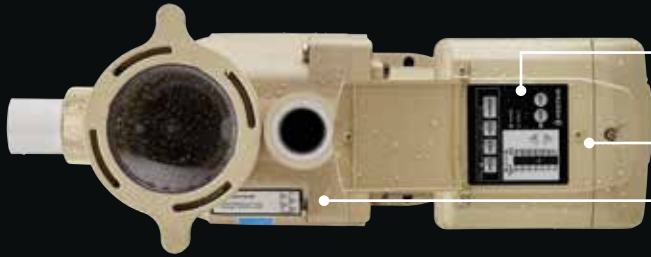

SUPERFLO® VS VARIABLE SPEED PUMP

ENERGY COST SAVINGS OF UP TO 80%* FOR STANDARD POOLS

NEW SuperFlo VS pumps bring the remarkable energy cost savings of variable speed technology to standard pools at an affordable price. They slash energy costs by up to 80%* while helping to keep your pool sparkling clean and inviting. SuperFlo VS pumps come to you from the trusted leader that launched variable speed technology

- The SuperFlo VS pump costs significantly less to operate because its variable speed technology moves water more efficiently at lower speeds.
- Ideal for standard pools requiring up to 1.5 hp pump.
- Affordable for new and standard pool pump replacement applications.
- Simple, intuitive user interface that's easy to program and operate.
- Easy-to-access electrical connections for simple installation.
- Direct...and superior drop-in replacement for the Hayward® Super Pump®.

SUPERFLO® VS VARIABLE SPEED PUMP

Easy-to-read graphical display makes programming and monitoring a cinch

Built-in timer; no need to install a separate external unit

Tough, engineered polymer pump body and durable, totally enclosed fan cooled (TEFC) motor give years of trouble-free service