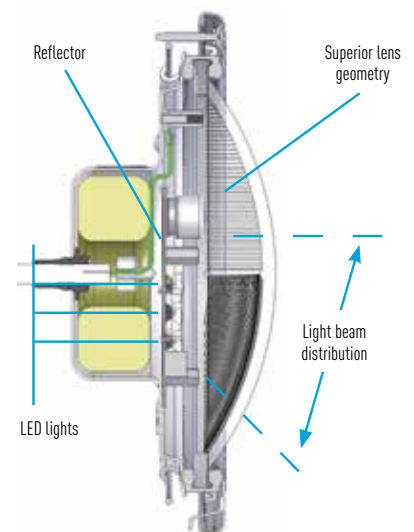

Drawing shows lens and reflector design which combine to provide superior light beam distribution.

UL listed only when using Pentair® niches for use in swimming pools, spas and water fountains.